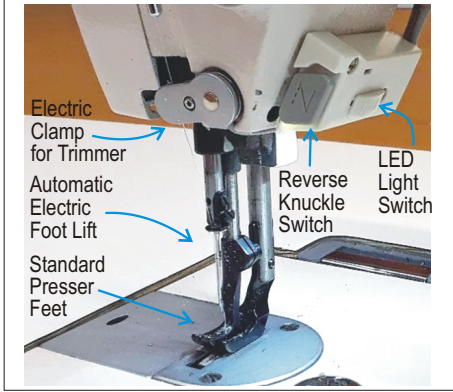

Needle area details

Consew Model 2206RB-14-7-DD

Since 1898
CONSEW®

Model 2206RB-14-7DD

FULLY AUTOMATIC, DIRECT DRIVE WALKING FOOT

2206RB-14-7DD CONTROL PANEL QUICK START GUIDE