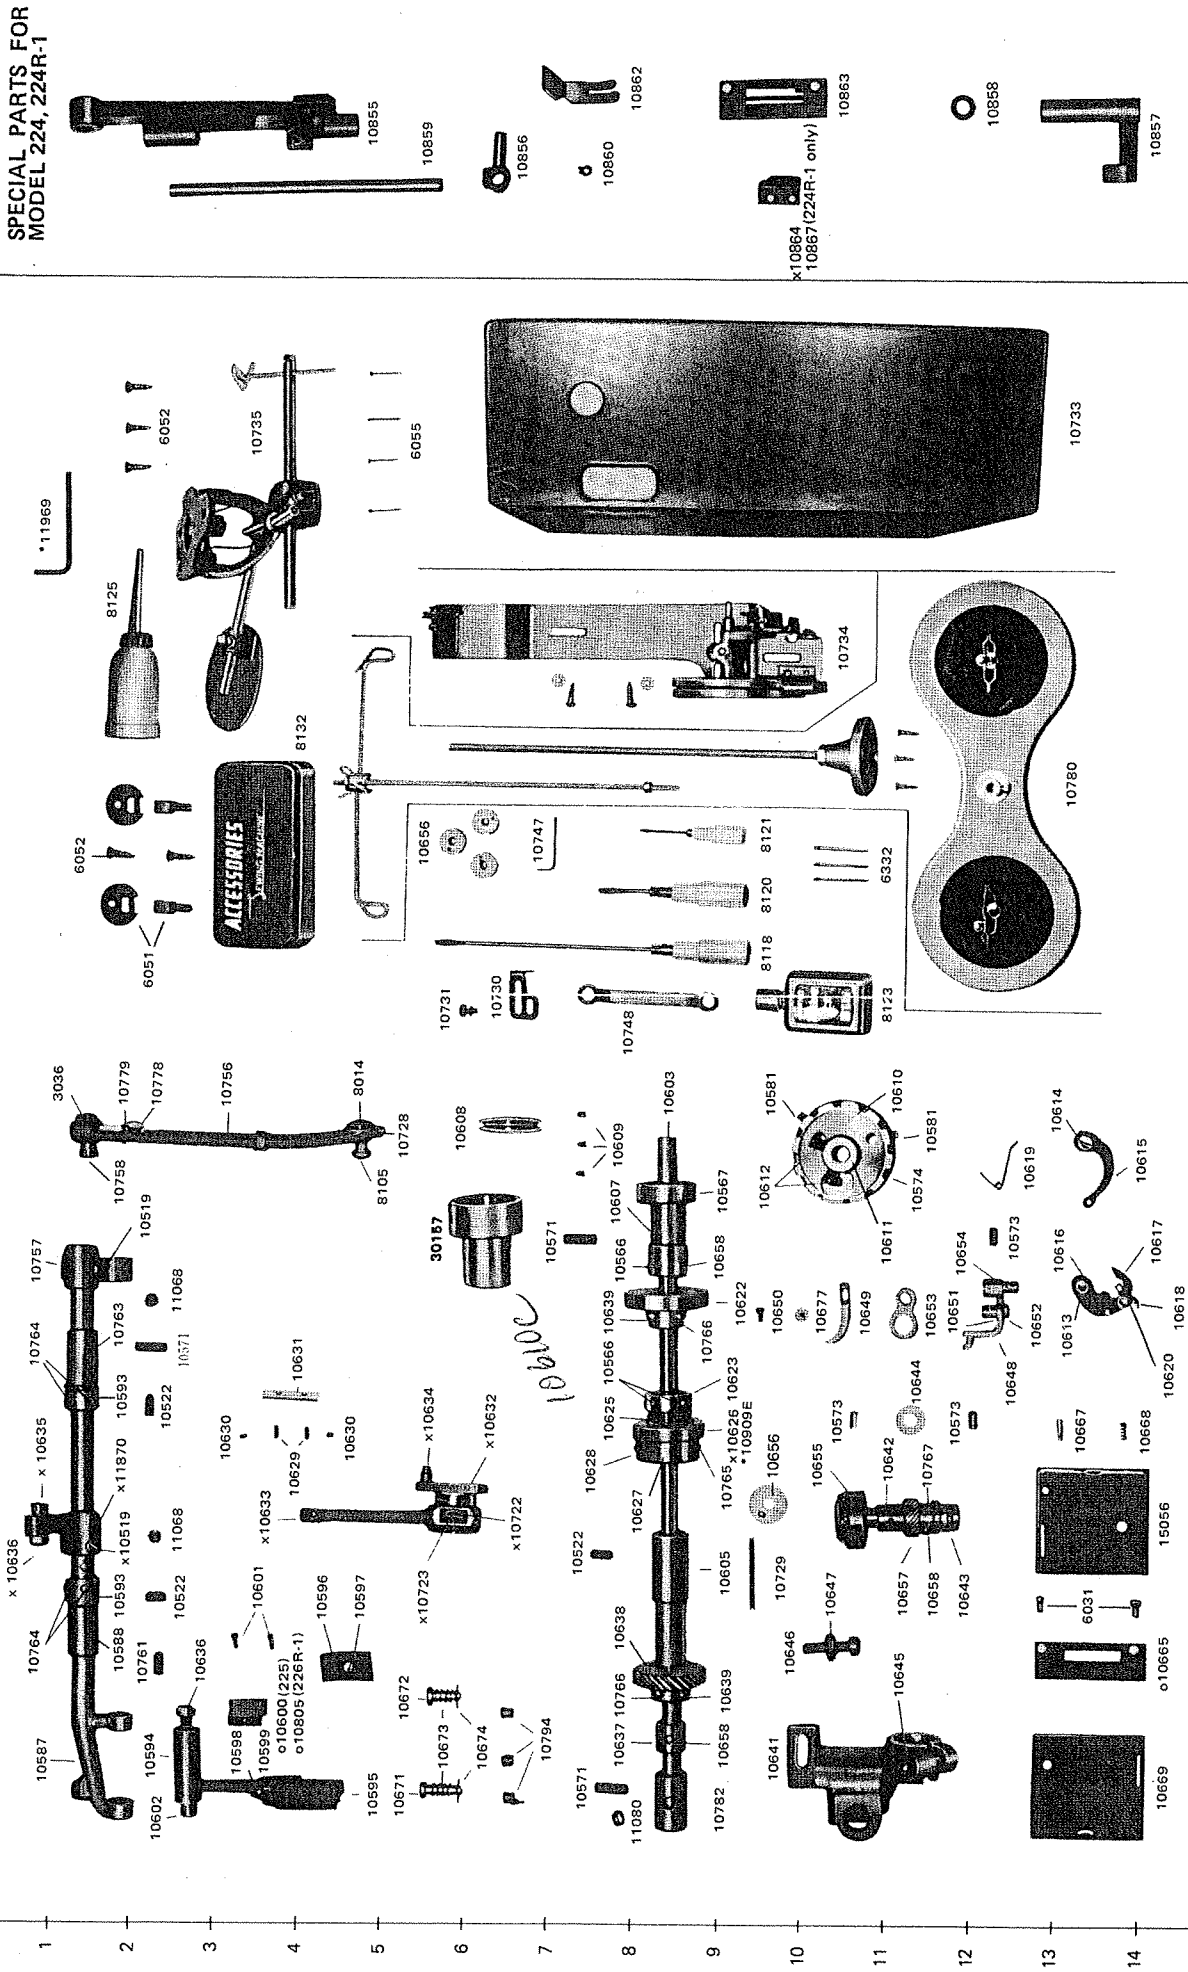

PARTS CHART FOR CONSEW MODEL 224, 224R-

CONSEW

o marked parts are only for Model 225, 226R-1

PARTS CHART FOR CONSEW MODEL 224, 224R-1

A B C D E F G H I J K L M N O P Q R S T U V

SPECIAL PARTS FOR
MODEL 224, 224R-1

CONSEW

225,226R-1

a b c d e f g h i j

BELT GUARD (Optional equipment)

* marked parts are only for Model 224R-1, 226R-1
 x marked parts are only for Model 224, 225
 o marked parts are only for Model 225, 226R-1