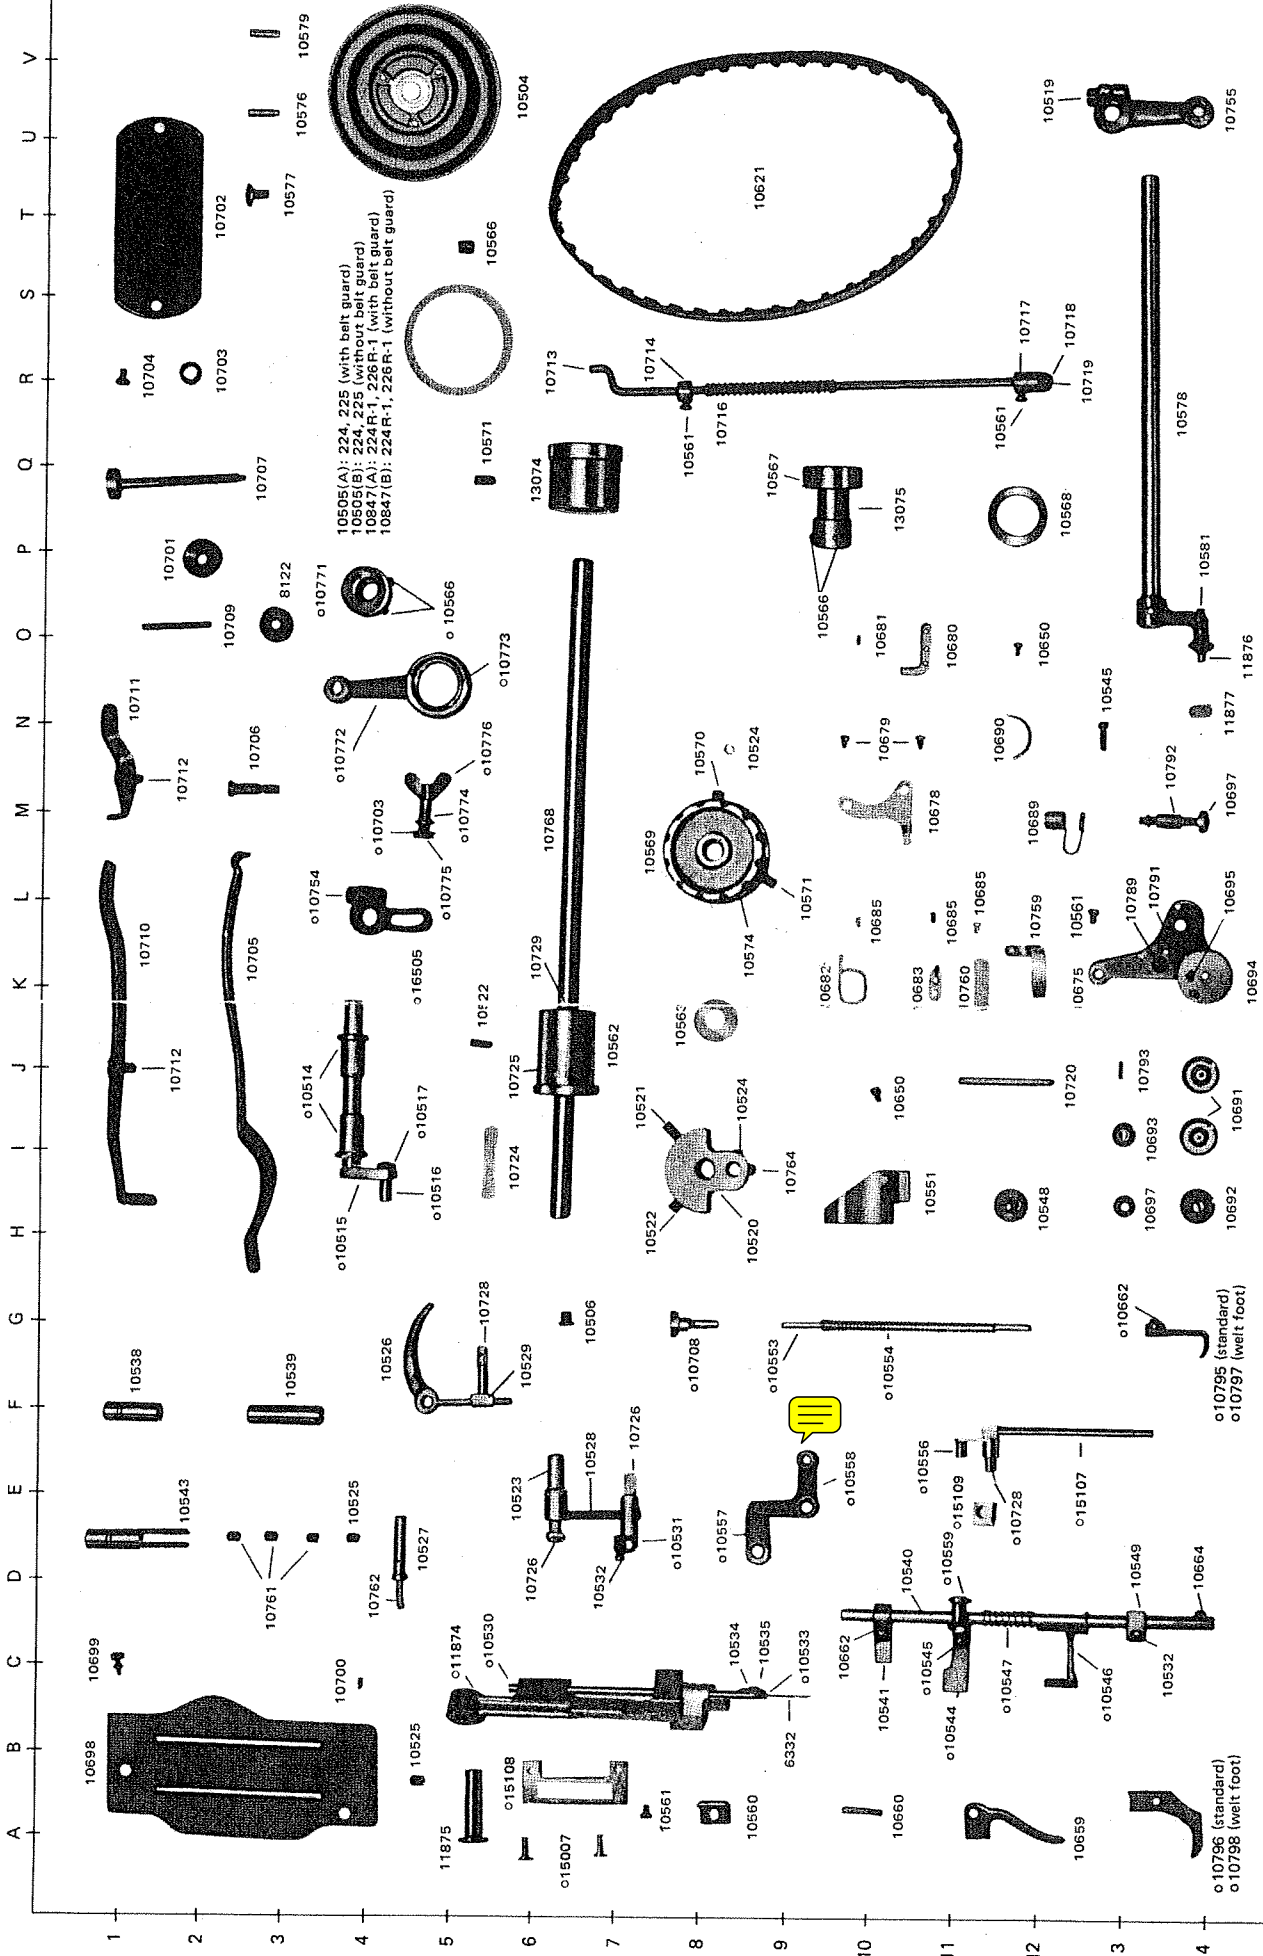

PARTS CHART FOR CONSEW MODEL 224, 224R-

CONSEW

o marked parts are only for Model 225, 226R-1

PARTS CHART FOR CONSEW MODEL 224, 224R-1

A B C D E F G H I J K L M N O P Q R S T U V

SPECIAL PARTS FOR
MODEL 224, 224R-1

CONSEW

225,226R-1

a b c d e f g h i j

BELT GUARD (Optional equipment)

* marked parts are only for Model 224R-1, 226R-1
 x marked parts are only for Model 224, 225
 o marked parts are only for Model 225, 226R-1